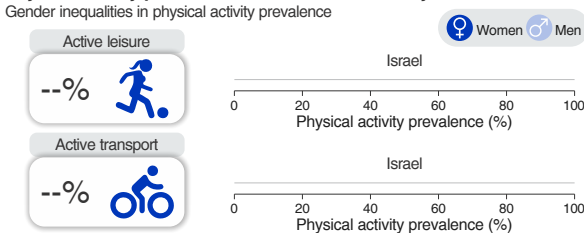

Physical activity prevalence estimates for adults by domain

Salvo et al. (2025)