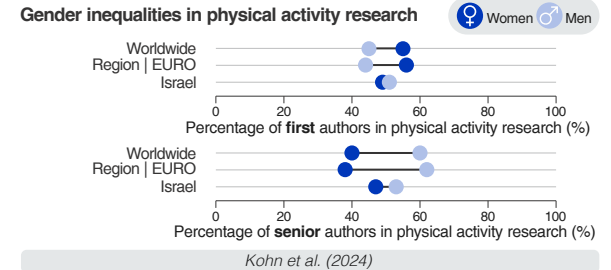

PHYSICAL ACTIVITY RESEARCH

165 (0.44%)
40th
Number of articles and contribution to physical activity research worldwide from 1950-2023
Position in the Ranking (n=182)
Quintile for research articles (Q)
2023 PubMed Update - Ramirez Varela et al. (2021)