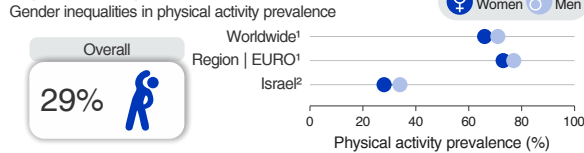

COUNTRY AND DEMOGRAPHIC DATA

Capital - Jerusalem
Population - 9,517,181
Urban population - 92.9%
Life expectancy (years) - 82.7
Gini index for income inequality - 0.39
Human Development Index - 0.92
Literacy rate - 97.1%
Risk of premature non-communicable disease mortality - 9.0%
Human Capital Index - 0.87
Democracy Index - 7.80
Deaths from non-communicable diseases - 85.4%
World Bank income category - High income

PHYSICAL ACTIVITY PARTICIPATION

Physical activity prevalence estimates for adults